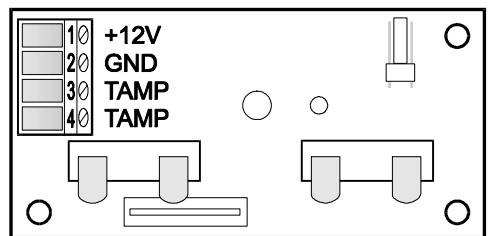

Installation

Remove plastic cover by removing two screws (under plastic caps) with a screwdriver. Then remove internal cover (one screw). Route all cabling into the siren through a hole in the rear part. Hang the siren housing on the top screw and fix it using two other screws.

Connect the wires from control panel to the siren (see examples of connections on the back side). Assemble the siren.

NOTICE :

Do not forget to switch the control panel to the service mode before wiring the siren !

For maximum siren output use cables with sufficient cross section of wires.

Terminals

TAMP - NC tamper switches output (connect to 24 hour loop)

GND - ground terminal

+12V - power voltage terminal (+10 to 15V)