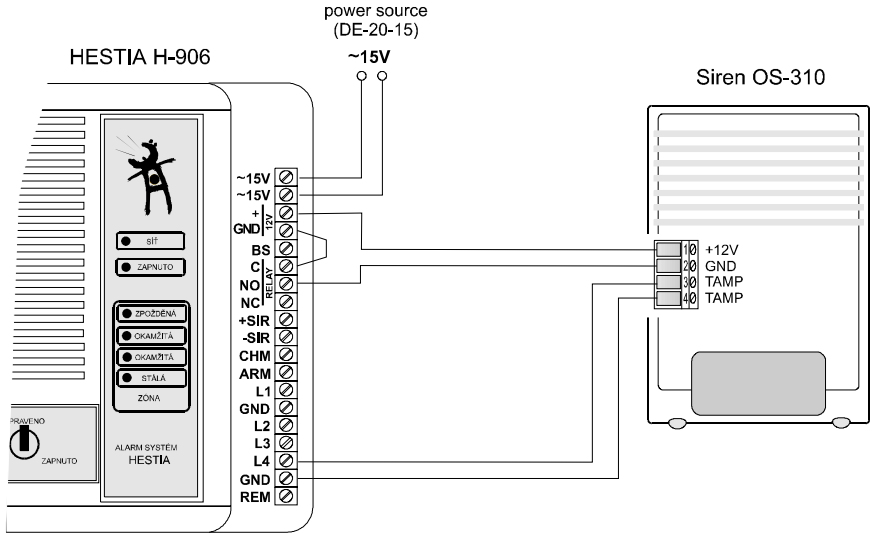

Outdoor siren OS-310 FORTE

The OS-310 FORTE is a high quality outdoor siren combining loud acoustic siren output and a flashing light.

Under weather and UV resistant plastic cover there is an inner steel case providing excellent mechanical protection. The back plate of the siren is made of steel too. All metal parts have got special surface treatment. The device is protected by two magnetic tamper switches.

Installation

Remove plastic cover by removing two screws (under plastic caps) with a screwdriver. Then remove internal cover (one screw). Route all cabling into the siren through a hole in the rear part. Hang the siren housing on the top screw and fix it using two other screws.

For maximum siren output use cables with sufficient cross section of wires.

Terminals

TAMP - NC tamper switches output (connect to 24 hour loop)

GND - ground terminal

+12V - power voltage terminal (+10 to 15V)

Pod Skalkou 33
466 01 Jablonec nad Nisou
Czech Republic
Tel.: +420 483 559 999
fax: +420 483 559 993
Internet: www.jablotron.cz

Example of use:

Siren OS-310 with alarm control panel HESTIA H-906

Example: Siren OS-310 with wireless alarm system JA-50K