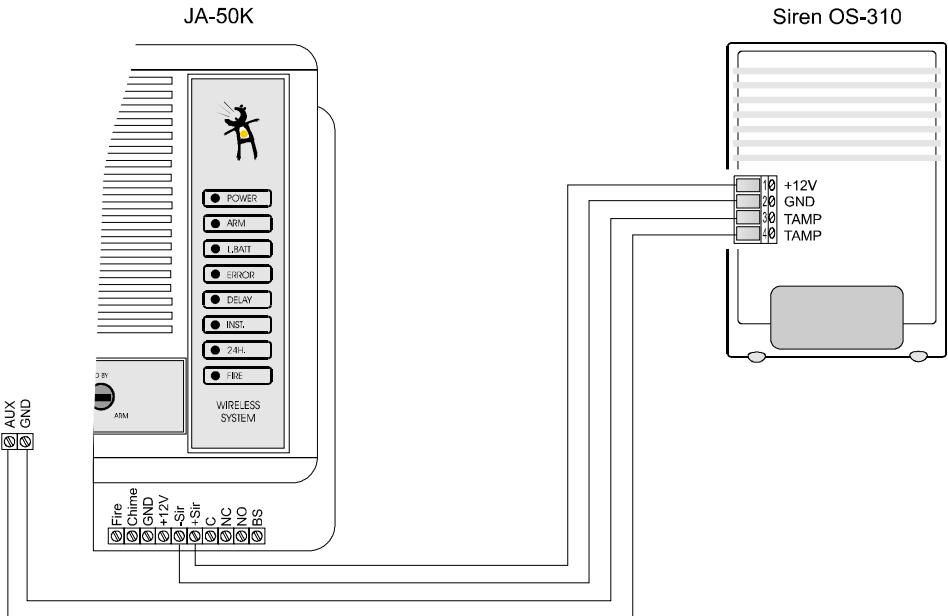

Outdoor siren OS-310 FORTE

The OS-310 FORTE is a high quality outdoor siren combining loud acoustic siren output and a flashing light.

Under weather and UV resistant plastic cover there is an inner steel case providing excellent mechanical protection. The back plate of the siren is made of steel too. All metal parts have got special surface treatment. The device is protected by two magnetic tamper switches.

Installation

Remove plastic cover by removing two screws (under plastic caps) with a screwdriver. Then remove internal cover (one screw). Route all cabling into the siren through a hole in the rear part. Hang the siren housing on the top screw and fix it using two other screws.

For maximum siren output use cables with sufficient cross section of wires.

Terminals

TAMP - NC tamper switches output (connect to 24 hour loop)

GND - ground terminal

+12V - power voltage terminal (+10 to 15V)

Pod Skalkou 33
466 01 Jablonec nad Nisou
Czech Republic
Tel.: +420 483 559 999
fax: +420 483 559 993
Internet: www.jablotron.cz

Example of use:

Siren OS-310 with alarm control panel HESTIA H-906

Example: Siren OS-310 with wireless alarm system JA-50K