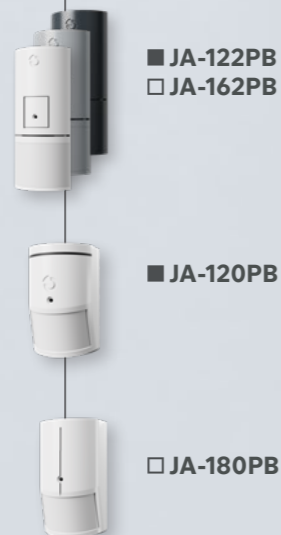

COMBINED (PIR + CLASS BREAK)

■ JA-122PB
□ JA-162PB

■ JA-120PB

□ JA-180PB